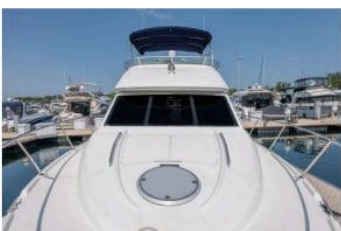

### Specifications

Engine: **Yanmar Diesels  
6-LPA STP**

HP: **630 hp**

Engine Hours: **1100**

Current Price: **\$159,900**

Class: **Power**

Length: **37.67 ft**

Year: **2001**

## Description

Discover the 2001 Bayliner command-bridge HD: Your Gateway to Adventure!

- diesel Generator
- Twin Yanmar diesels 6-LPA STP (315HP each)
- Located: Outer harbour
- Bow thruster
- 2 air conditioning and heat units
- Hours 1100

Are you ready to embark on unforgettable journeys across the open water? The 2001 Bayliner Flybridge is the perfect vessel for both seasoned boaters and newcomers alike. With its perfect blend of comfort, versatility, and affordability, this boat is designed to make your time on the water memorable.

### Key Features:

**Spacious Flybridge:** Enjoy breathtaking views and excellent visibility while navigating. The flybridge offers ample seating for family and friends, making it ideal for socializing and enjoying the sun.