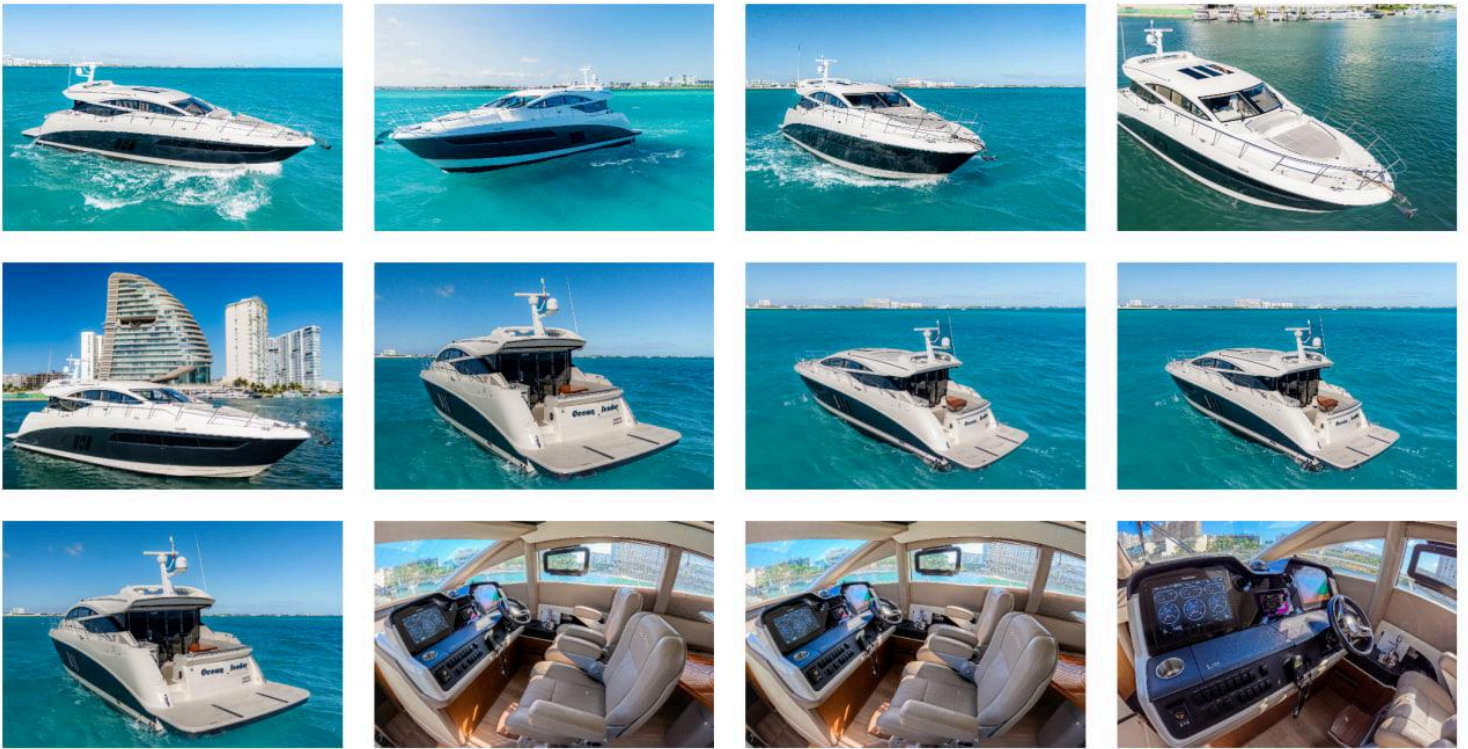

model-year boats may contain all the features or meet the specifications described herein. Confirm availability of all accessories and equipment with an authorized Sea Ray dealer prior to purchase.

Features

Electrical Equipment

- ☒ Shore Power Inlet
- ☒ Generator
- ☒ Inverter

Inside Equipment

- ☒ Bow Thruster
- ☒ Oven
- ☐ Microwave Oven
- ☒ Air Conditioning
- ☒ Heating

- ☒ Hot Water
- ☒ Refrigerator
- ☒ Deep Freezer

Electronics

- ☒ Depth Sounder
- ☒ Radar
- ☒ TV Set
- ☒ Plotter
- ☒ Autopilot
- ☐ Radio
- ☒ Compass
- ☒ GPS
- ☒ Cockpit Speakers